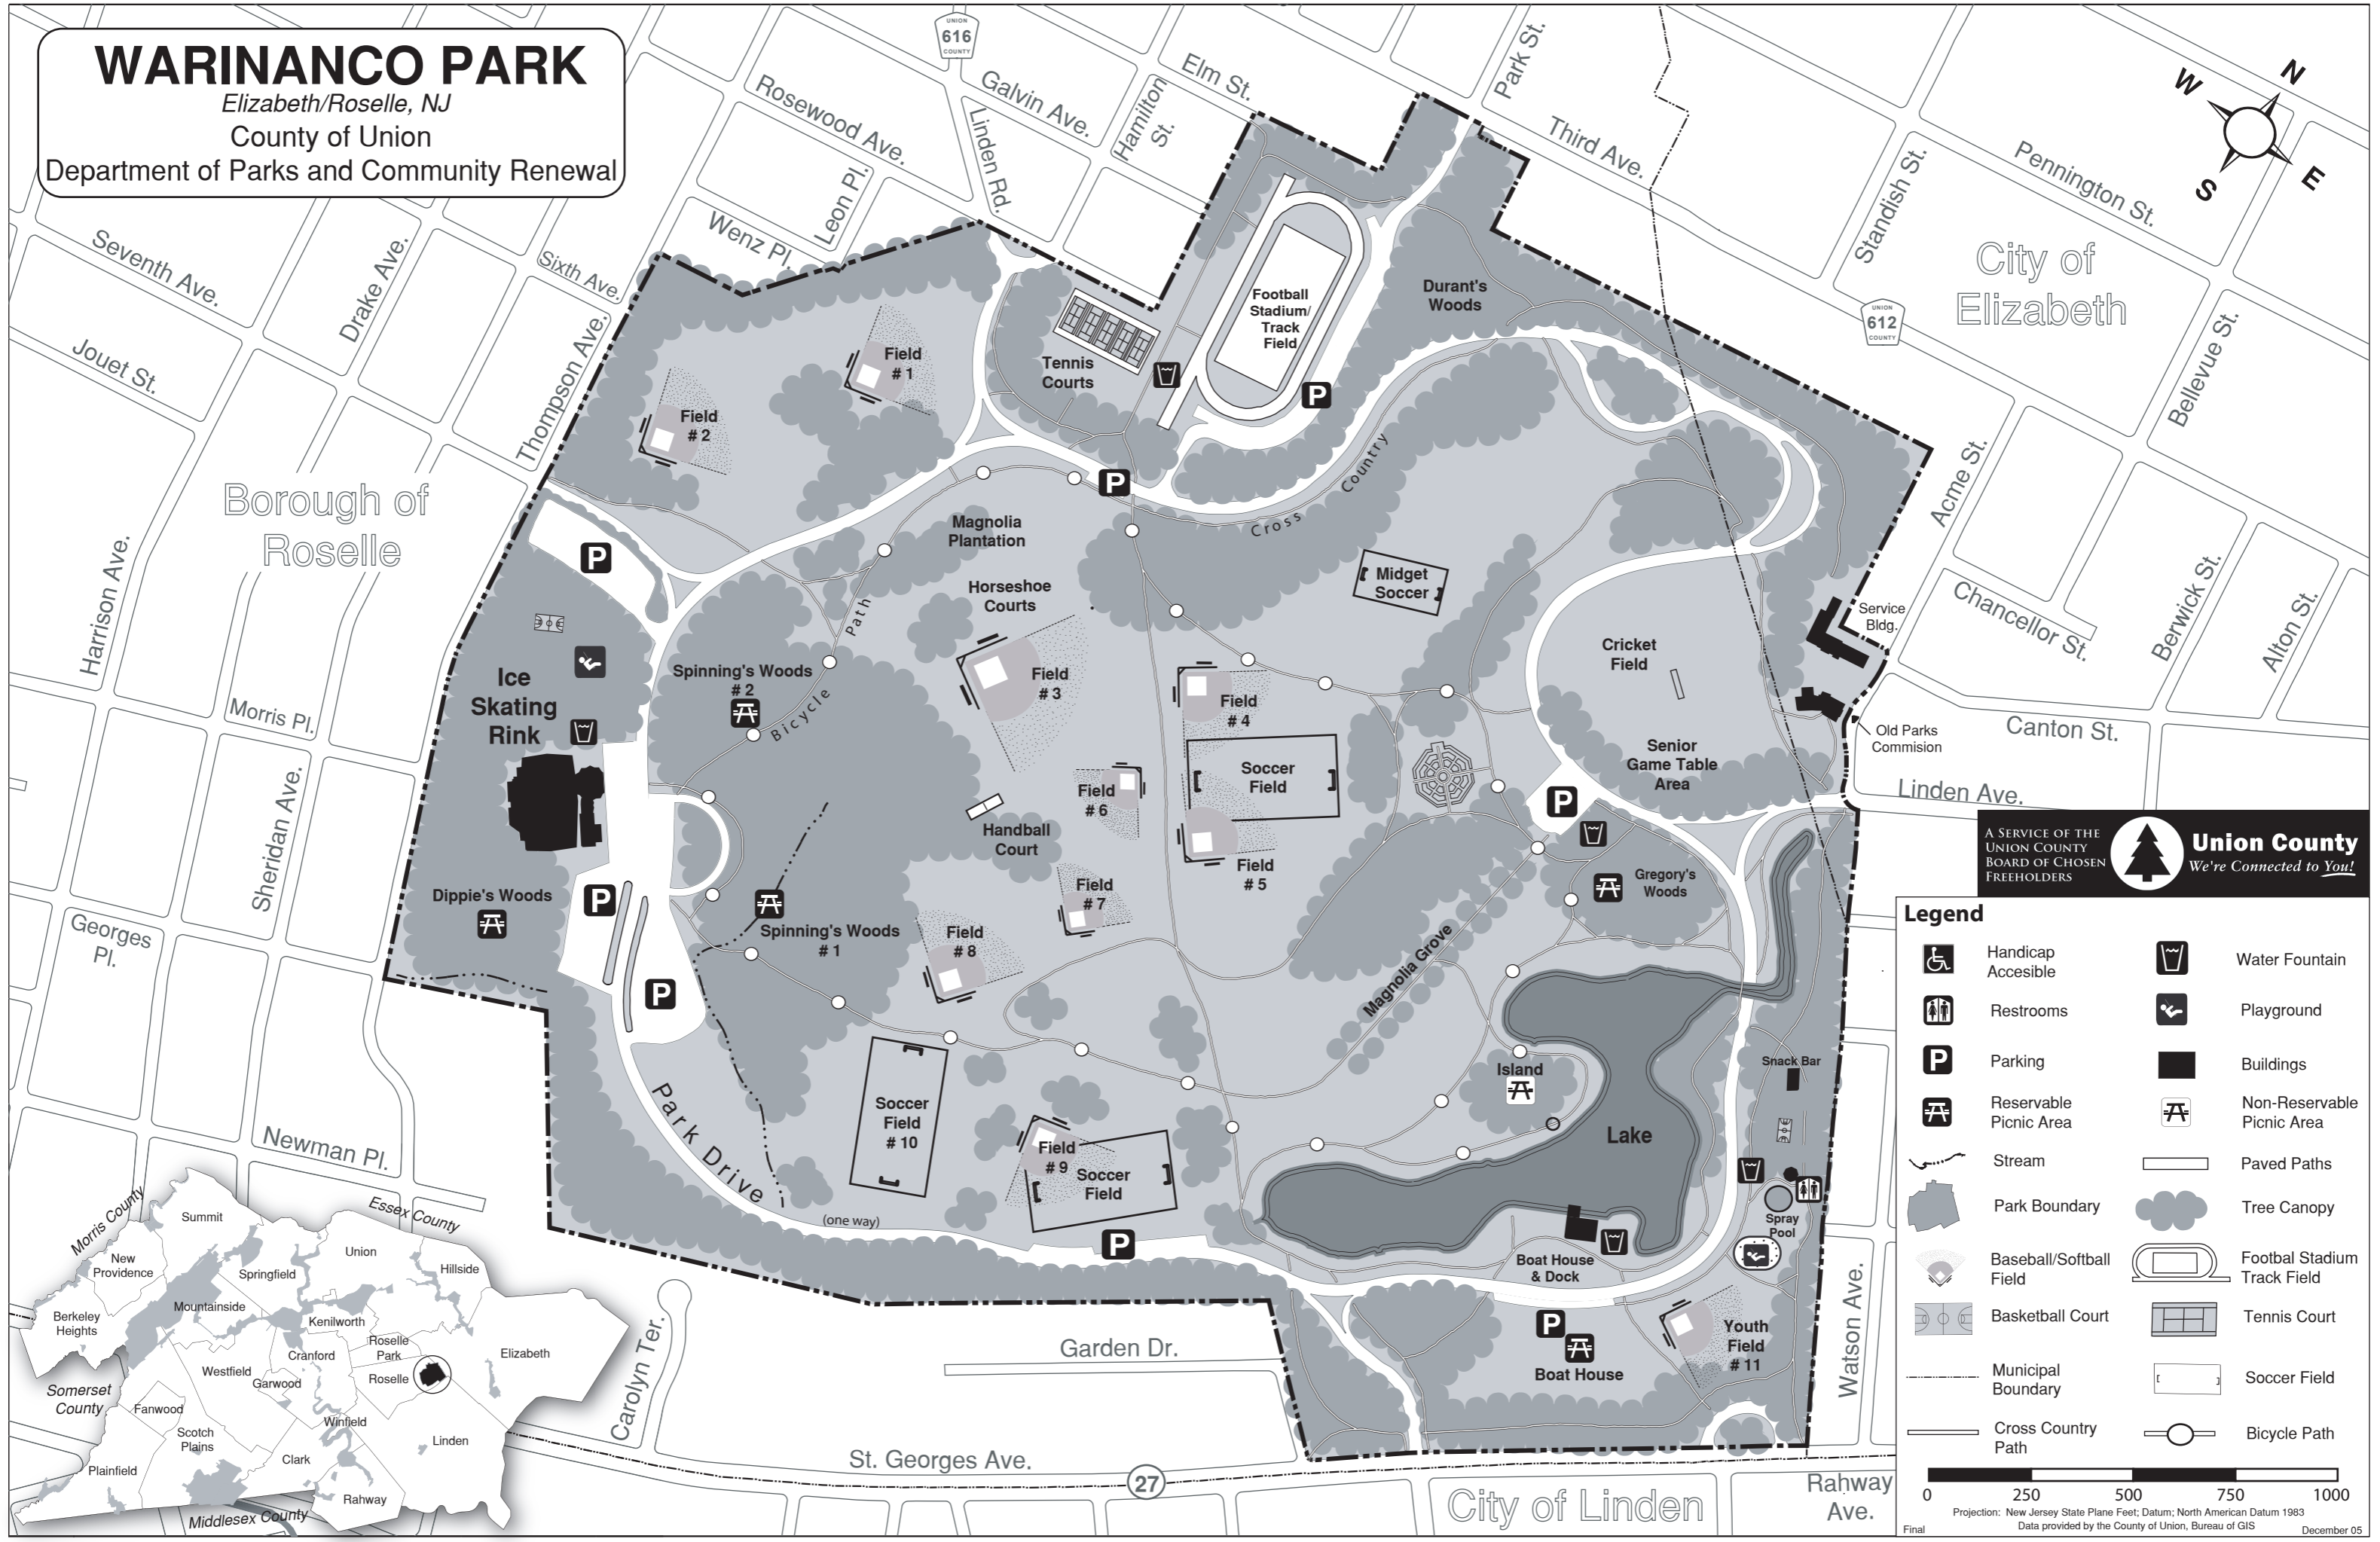

WARINANCO PARK

Elizabeth/Roselle, NJ
 County of Union
 Department of Parks and Community Renewal

A SERVICE OF THE
 UNION COUNTY
 BOARD OF CHOSEN
 FREEHOLDERS

Union County
 We're Connected to You!

Legend			
	Handicap Accessible		Water Fountain
	Restrooms		Playground
	Parking		Buildings
	Reservable Picnic Area		Non-Reservable Picnic Area
	Stream		Paved Paths
	Park Boundary		Tree Canopy
	Baseball/Softball Field		Football Stadium Track Field
	Basketball Court		Tennis Court
	Municipal Boundary		Soccer Field
	Cross Country Path		Bicycle Path